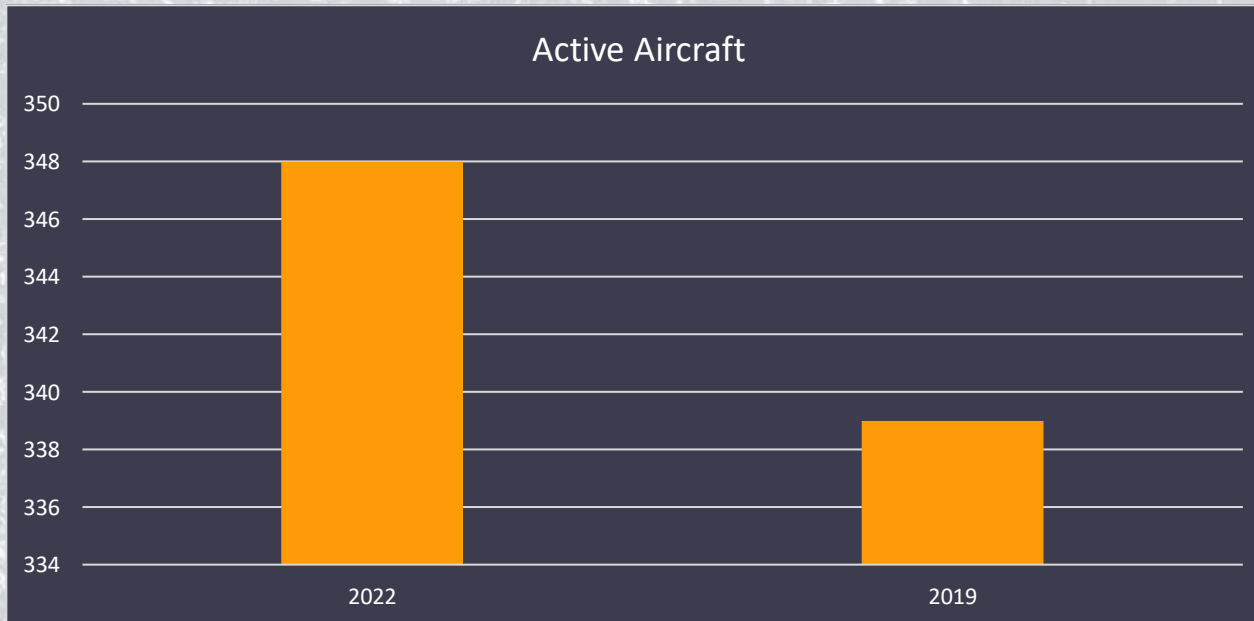

Monaco Yacht Show 2022 Analysis

There were **348 active aircraft** arriving at event airports during the event period in 2022. During the 2019 event period there were **339 active aircraft**.

The 2022 event saw a **3% increase** in active aircraft compared to 2019.