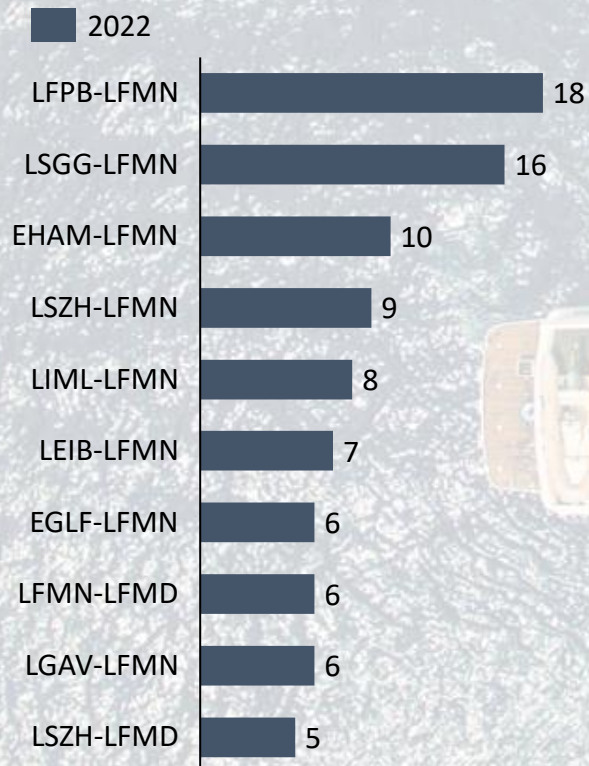

Monaco Yacht Show 2022 Analysis

There were **348 active aircraft** arriving at event airports during the event period in 2022. During the 2019 event period there were **339 active aircraft**.

The 2022 event saw a **3% increase** in active aircraft compared to 2019.

2022 Event Period 28 Sept – 1st Oct
2019 Event Period 25th – 28th Sept

LFMN – Nice Côte d'Azur Airport
LFTZ – Saint-Tropez Airport
LFMD - Cannes – Mandelieu Airport

Monaco Yacht Show 2022 Analysis

Arrivals into the Monaco Yacht Show airports
28th – 30th September