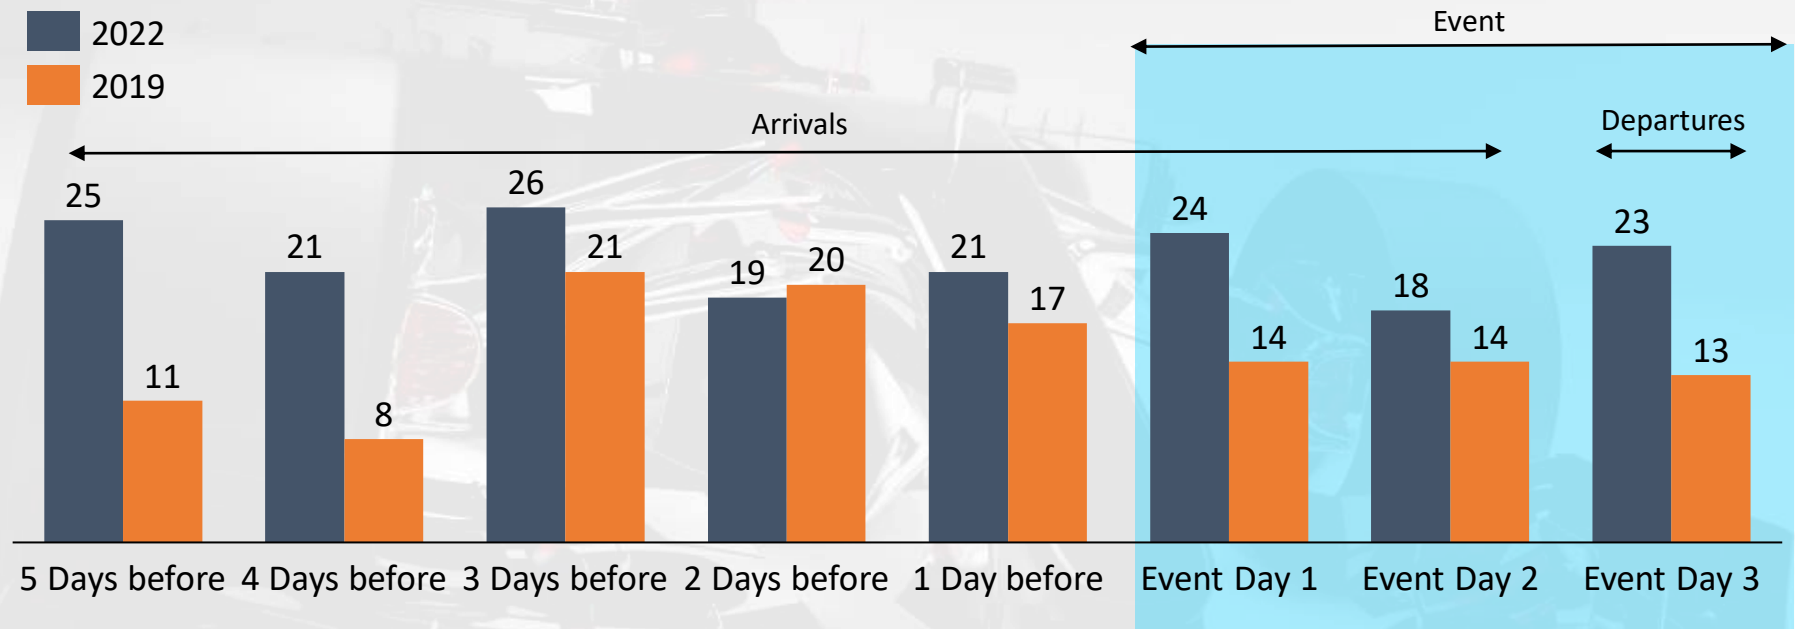

Singapore F1 Grand Prix 2022 Analysis

Compared to the Singapore F1 Grand Prix in 2019, average daily arrivals prior to the event and during the opening two days were up **47%**.

Marina Bay Singapore F1 Grand Prix 30 Sept – 2nd October 2022

- **WSSL** – Seletar Airport
- **WSAG** – Sembawang Airport
- **WSSS** – Singapore Changi Airport
- **WSAT** – Tengah Airport