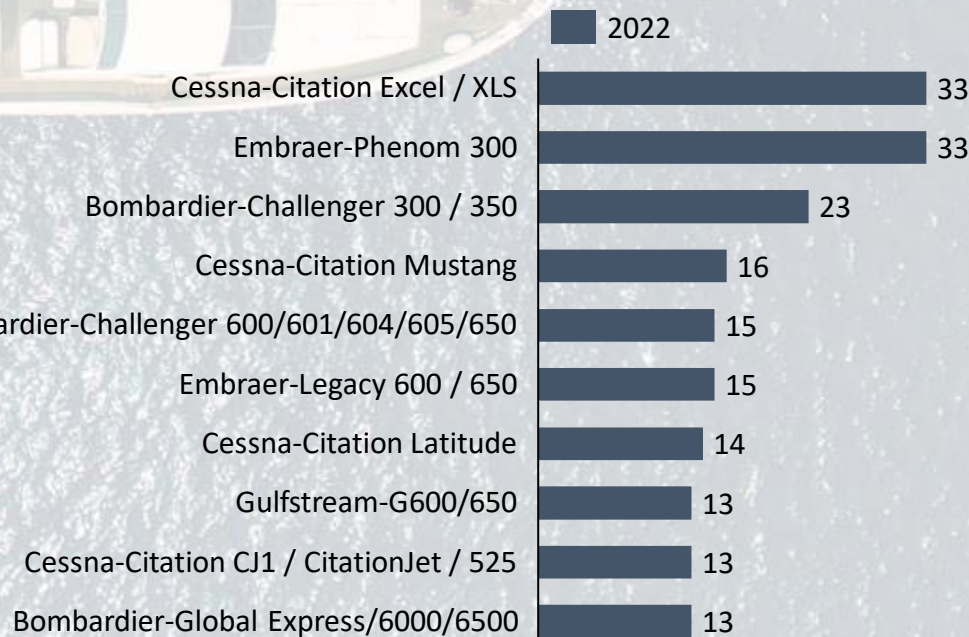

Monaco Yacht Show 2022 Analysis

Arrivals into the Monaco Yacht Show airports
28th – 30th September

LFMN – Nice Côte d'Azur Airport
LFTZ – Saint-Tropez Airport
LFMD - Cannes – Mandelieu Airport