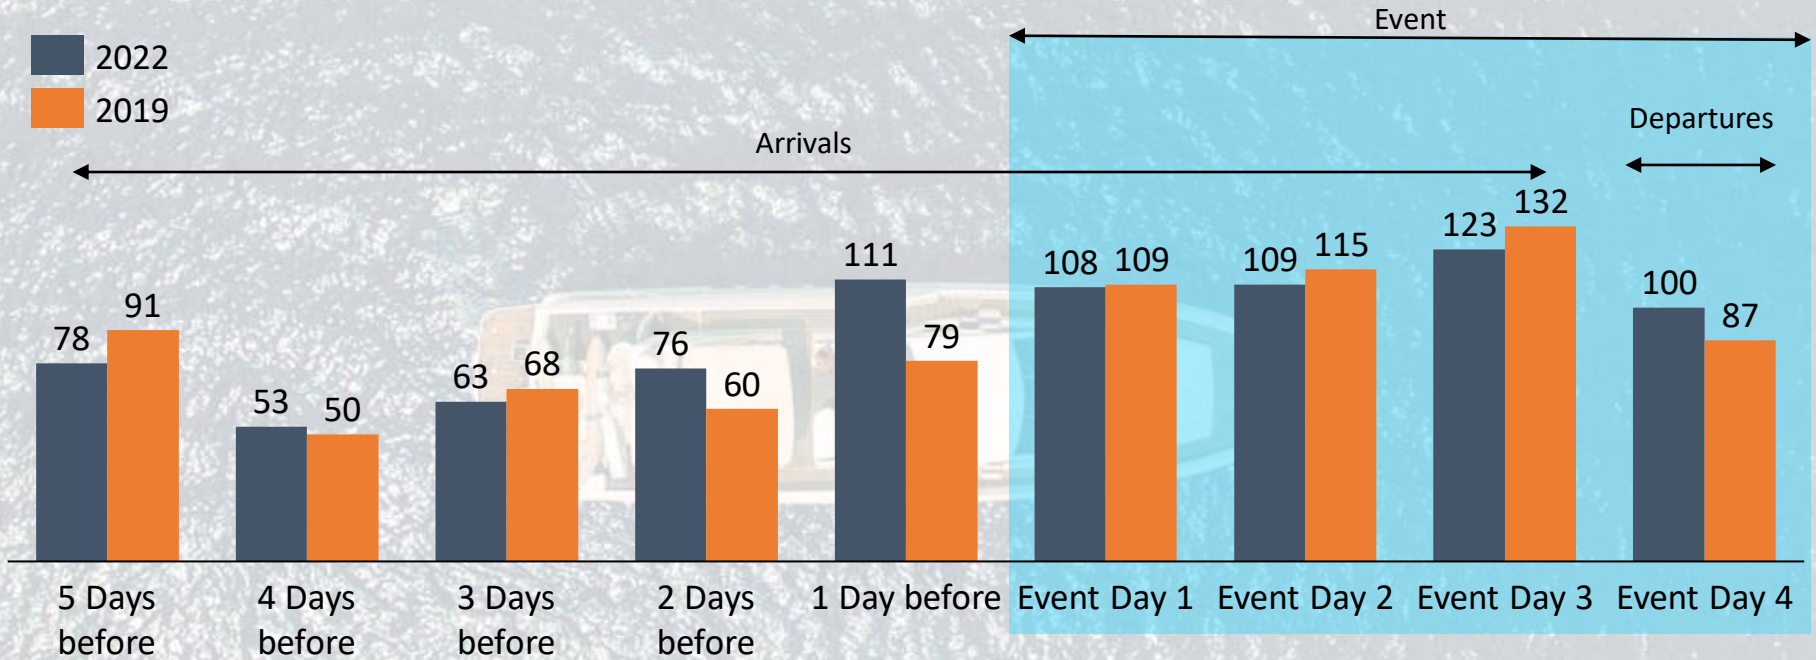

Monaco Yacht Show 2022 Analysis

Compared to the Monaco Yacht Show in 2019, average daily arrivals prior and during the event were up **2%**

Monaco Monaco Yacht Show 28 Sept – 1st Oct 2022

- **LFMN** – Nice Côte d'Azur Airport
- **LFTZ** – Saint-Tropez Airport
- **LFMD** - Cannes – Mandelieu Airport