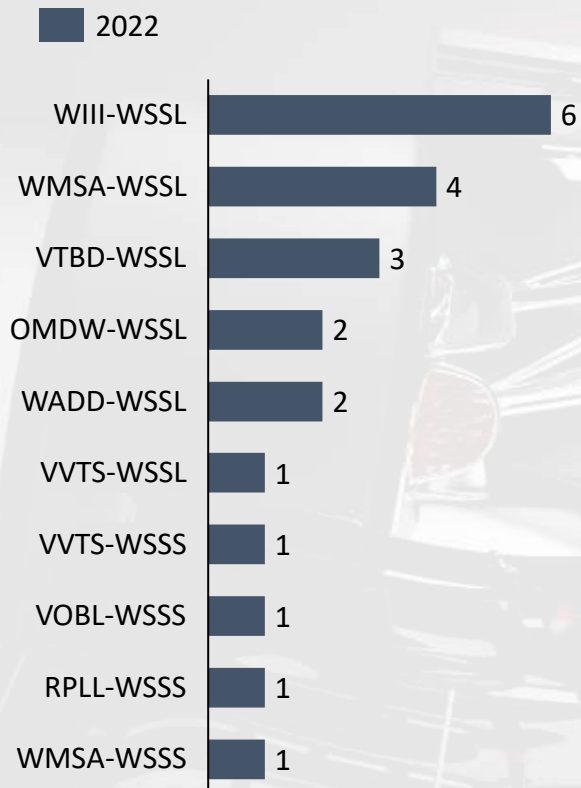

Singapore F1 Grand Prix 2022 Analysis

Arrivals into the F1 Grand Prix airports 30th September – 1st October

WSSL – Seletar Airport
WSAG – Sembawang Airport
WSSS – Singapore Changi Airport
WSAT – Tengah Airport